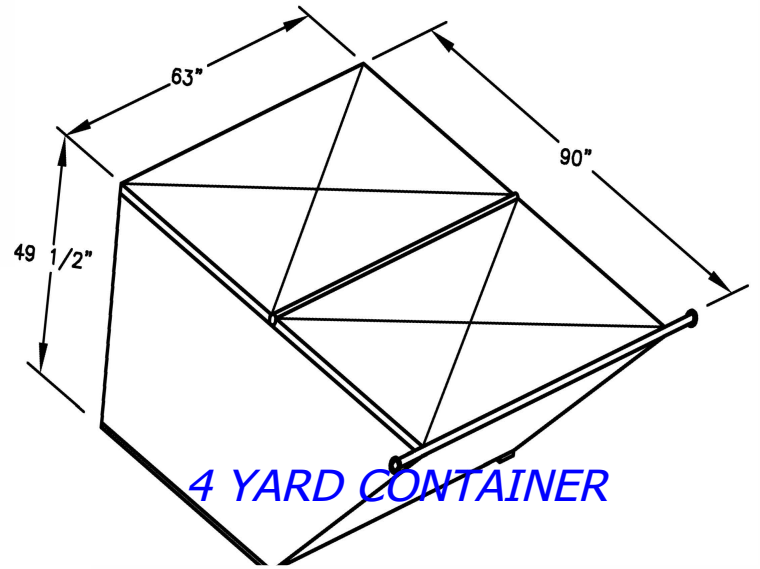

Rearload Containers

95 gallon toter

2 yard rearload container

6 YARD CONTAINER

4 YARD CONTAINER

8 YARD CONTAINER