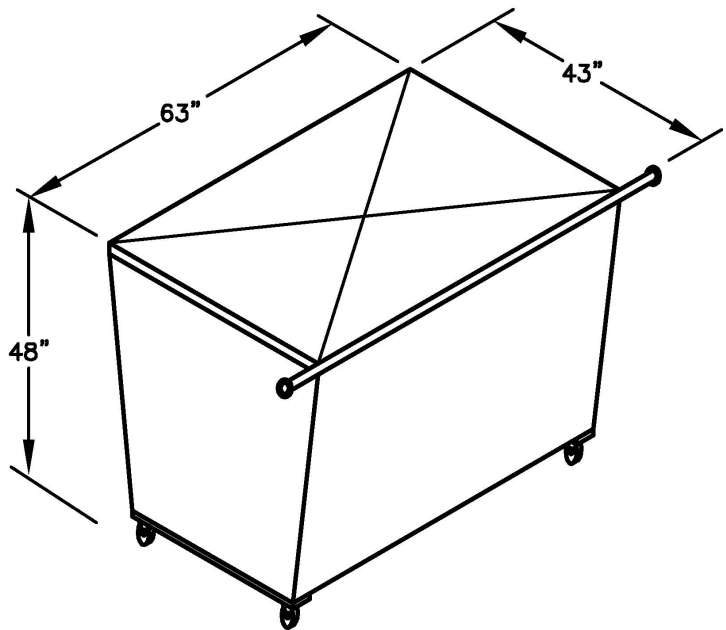

Rearload Containers

95 gallon toter

2 yard rearload container

6 YARD CONTAINER

4 YARD CONTAINER

8 YARD CONTAINER