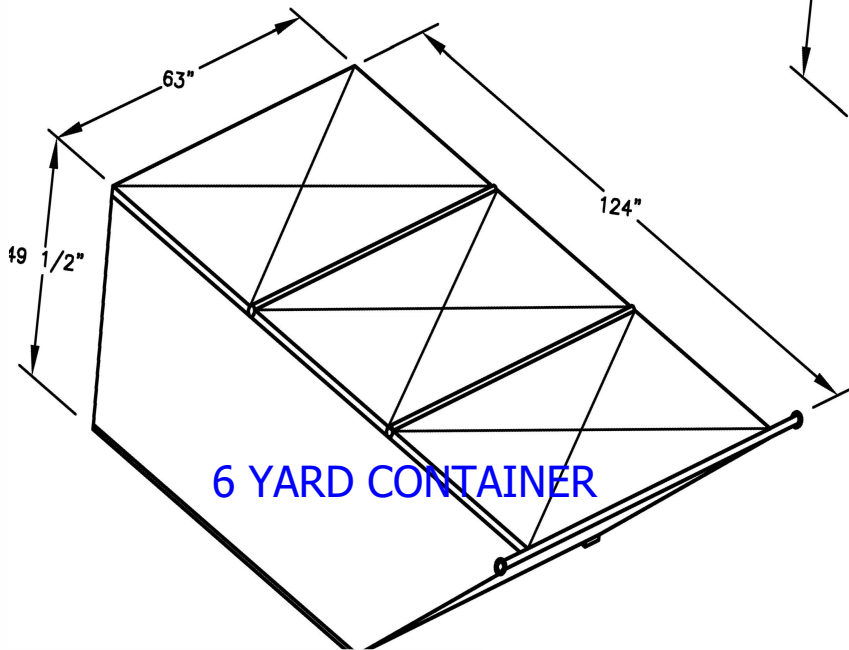

Rearload Containers

95 gallon toter

2 yard rearload container

6 YARD CONTAINER

4 YARD CONTAINER

8 YARD CONTAINER